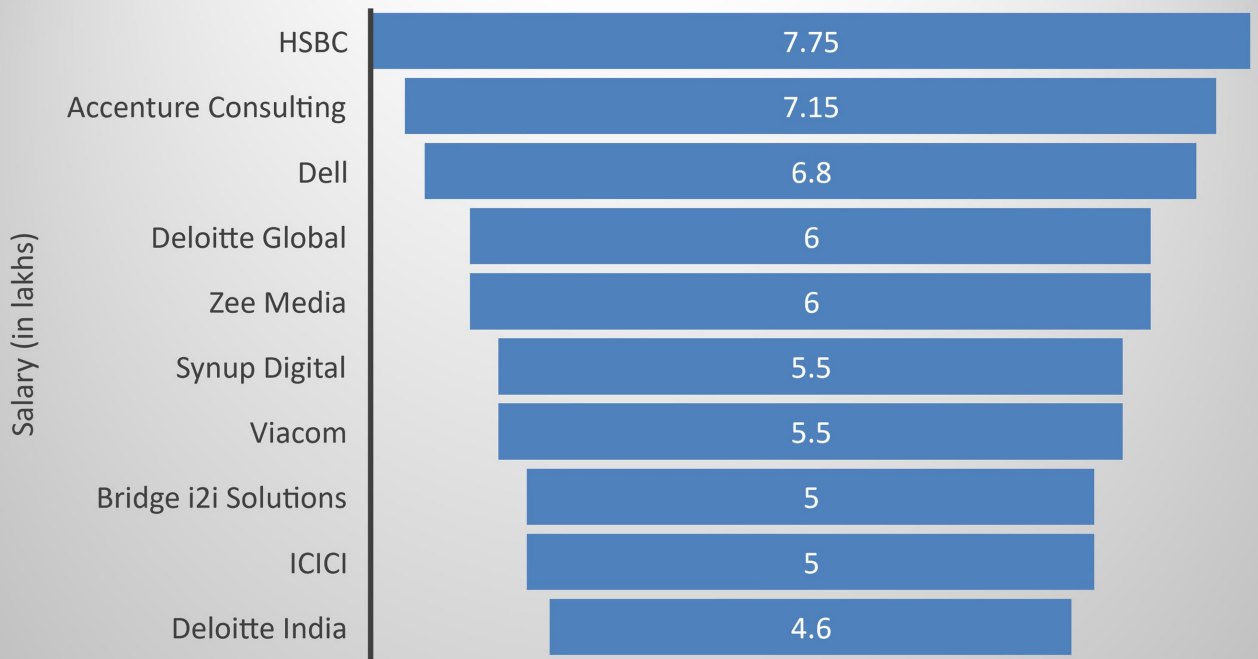

Top Paying Companies

Top Paying Companies