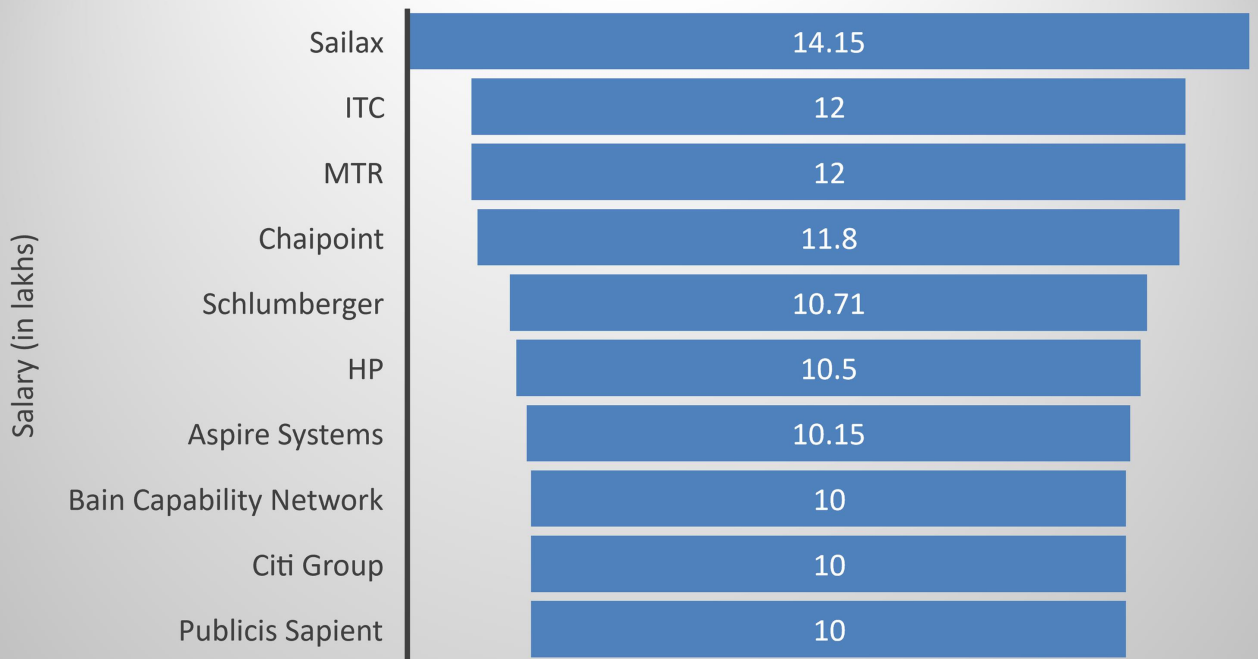

Top Paying Companies

Top Paying Companies