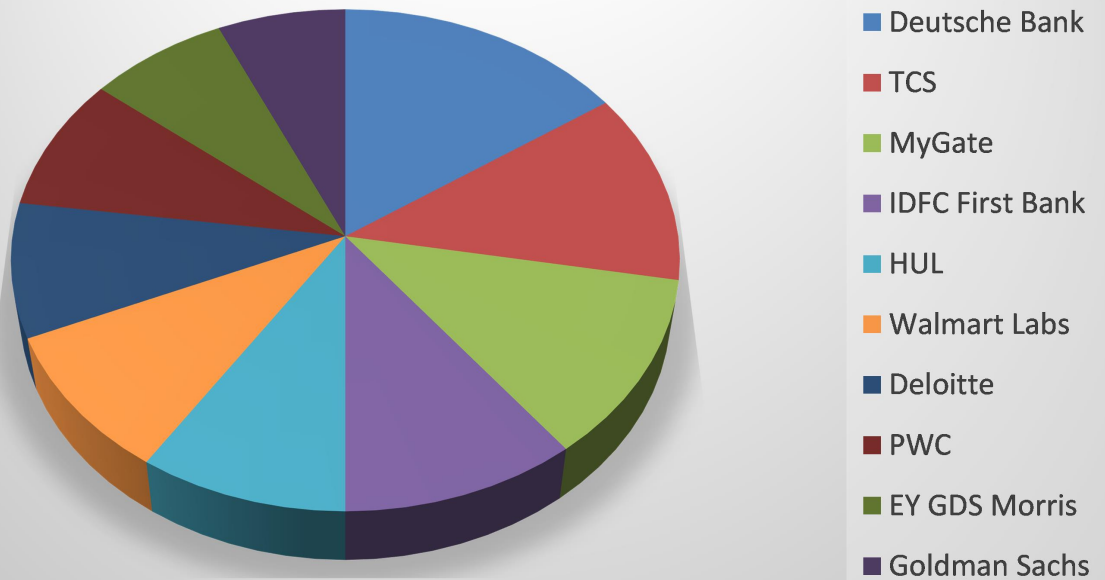

Top Hiring Companies

Top Hiring Companies