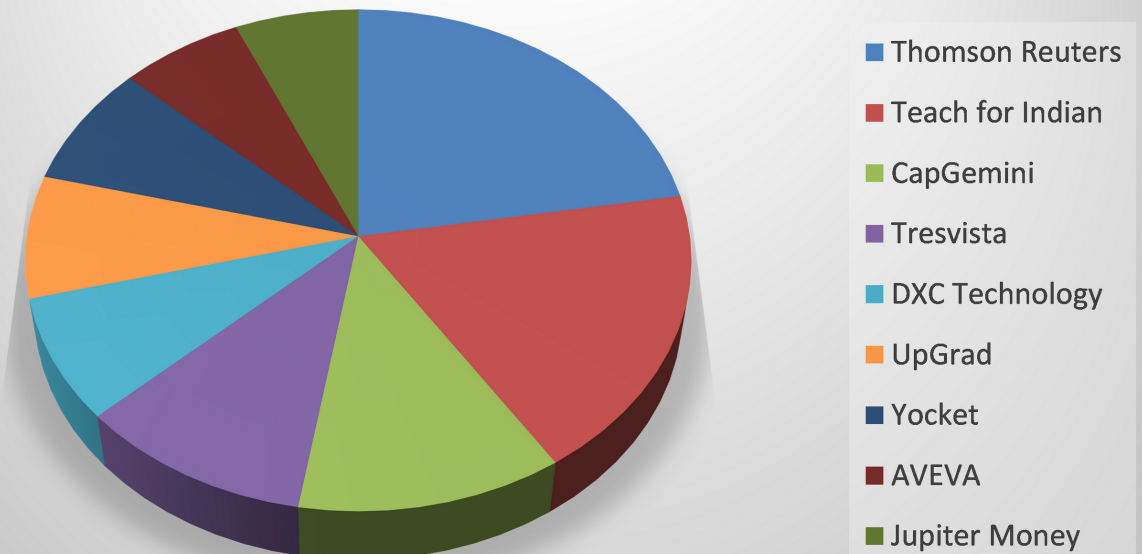

Top Hiring Companies

Top Hiring Companies